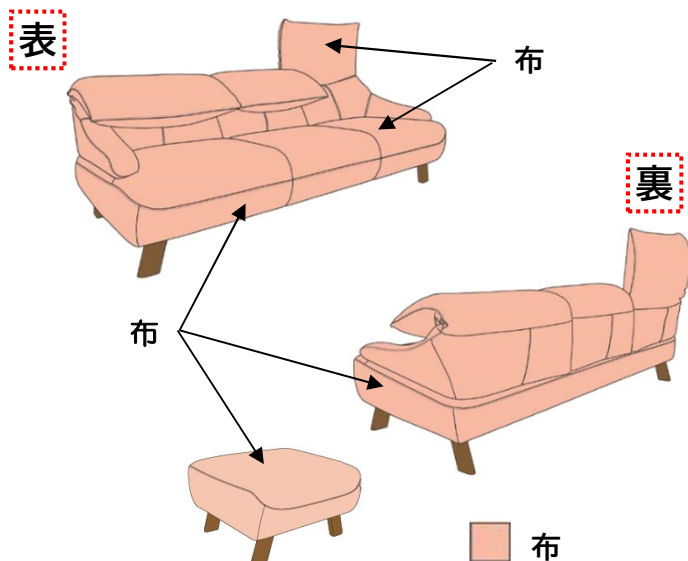

※布部分をラムースまたはウルトラスエードでご希望の際は別途見積もりになります。
 ※2POA、3POA、CLは肘の左右をご指定ください。

Tron

〈半革・Jレックス〉

サイズ	半革A	半革B	Jレックス	ラムス・ウルトラド
1P	¥239,800 (218,000)	¥206,800 (188,000)	¥162,800 (148,000)	¥224,400 (204,000)
2P	¥404,800 (368,000)	¥345,400 (314,000)	¥257,400 (234,000)	¥376,200 (342,000)
3P	¥543,400 (494,000)	¥462,000 (420,000)	¥354,200 (322,000)	¥532,400 (484,000)
2POA	¥380,600 (346,000)	¥323,400 (294,000)	¥244,200 (222,000)	¥358,600 (326,000)
3POA	¥519,200 (472,000)	¥442,200 (402,000)	¥338,800 (308,000)	¥508,200 (462,000)
CL	¥294,800 (268,000)	¥253,000 (230,000)	¥193,600 (176,000)	¥294,800 (268,000)
Ottoman	¥103,400 (94,000)	¥90,200 (82,000)	¥74,800 (68,000)	¥114,400 (104,000)

〈布〉

サイズ	布F-XA	布F-SA	布F-A	布F-B	布F-C	布F-D
1P	¥189,200 (172,000)	¥178,200 (162,000)	¥173,800 (158,000)	¥171,600 (156,000)	¥167,200 (152,000)	¥165,000 (150,000)
2P	¥308,000 (280,000)	¥292,600 (266,000)	¥281,600 (256,000)	¥275,000 (250,000)	¥268,400 (244,000)	¥264,000 (240,000)
3P	¥429,000 (390,000)	¥402,600 (366,000)	¥387,200 (352,000)	¥378,400 (344,000)	¥369,600 (336,000)	¥360,800 (328,000)
2POA	¥292,600 (266,000)	¥277,200 (252,000)	¥266,200 (242,000)	¥261,800 (238,000)	¥255,200 (232,000)	¥250,800 (228,000)
3POA	¥409,200 (372,000)	¥385,000 (350,000)	¥367,400 (334,000)	¥360,800 (328,000)	¥352,000 (320,000)	¥345,400 (314,000)
CL	¥237,600 (216,000)	¥222,200 (202,000)	¥213,400 (194,000)	¥209,000 (190,000)	¥204,600 (186,000)	¥200,200 (182,000)
Ottoman	¥92,400 (84,000)	¥88,000 (80,000)	¥83,600 (76,000)	¥81,400 (74,000)	¥81,400 (74,000)	¥79,200 (72,000)